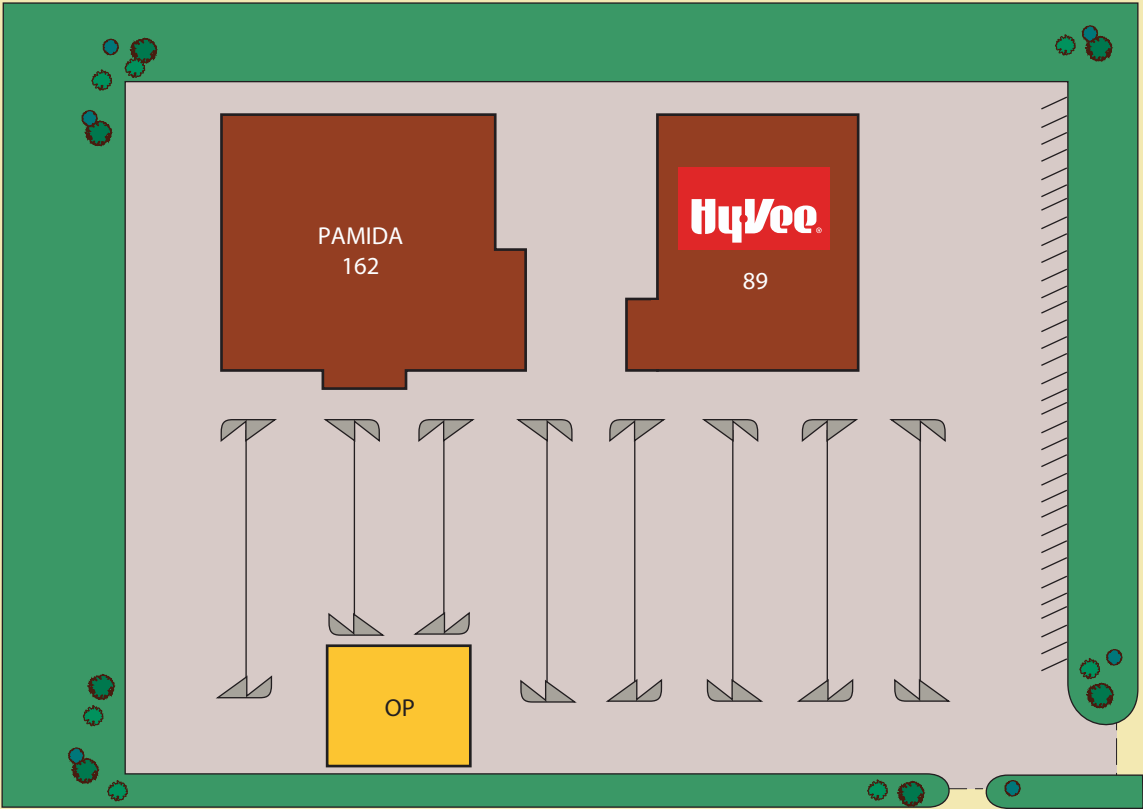

ALBIA SHOPPING CENTER

89-162 US HWY 34

Albia, Iowa

SITE SUMMARY		
89-162 US HWY 34		
Albia, IA		
162	Pamida	26,540 SQ. FT.
89	Hy-Vee Foods	19,000 SQ. FT.
OP	Available Outparcel	5,000 SQ. FT.
Total Square Footage		45,540 SQ. FT.

KEY	
	VACANT
	ANCHOR
	LEASED

CentralRealty
commercial real estate

Greg Patterson

331 West Thornton Avenue

St. Louis, MO 63119

314.862.5557 Ext. 25 phone

888.222.2446 Ext. 25 toll free

314.862.7996 fax

www.central-realty.com